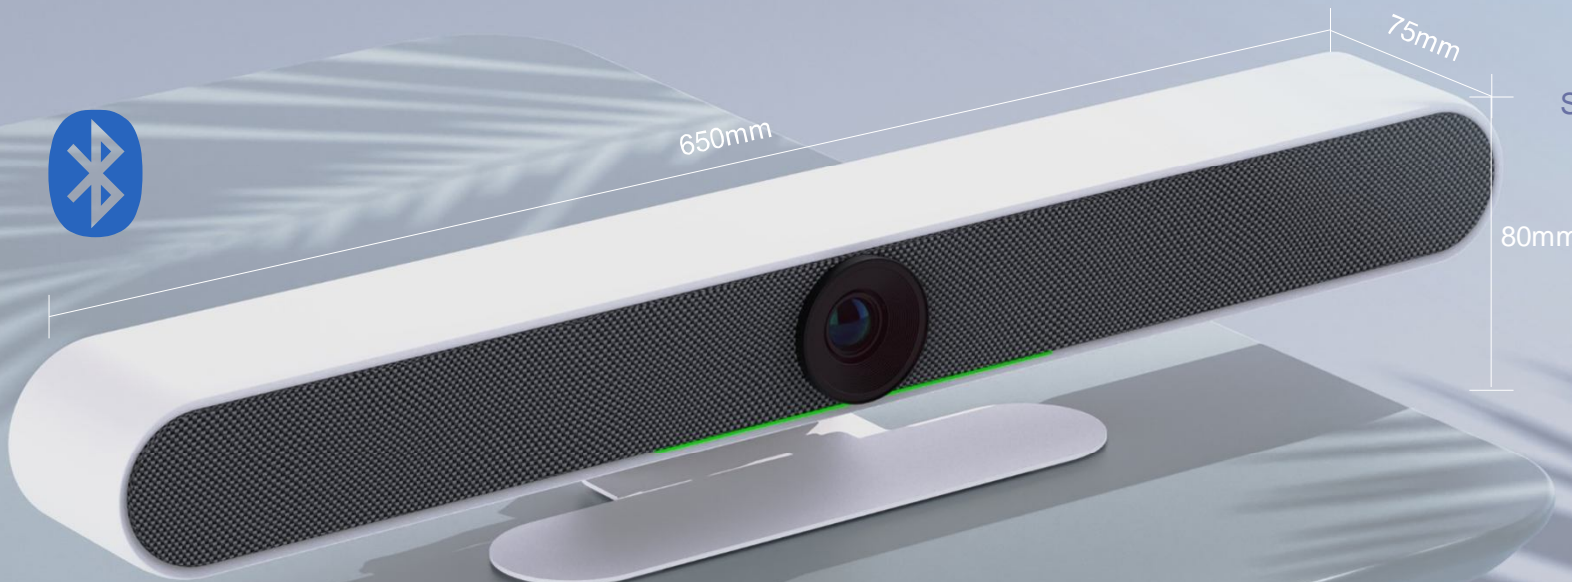

COMREON®

Plug-and-Play to Start Efficient Meeting

Connecting to multiple devices, plug-and-play to start efficient
with ease.

Support Bluetooth 5.0, can be used as Bluetooth Mic and speaker
through Bluetooth connection