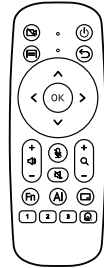

## 4K Dual-lens PTZ VideoBar

**Quick Start Guide**

# Front View

- 1. Features Lens
- 2. Loudspeaker
- 3. Base
- 4. Panorama Lens
- 5. Microphone
- 6. Status Indicator
- 7. IR Window

# Back View

- |                             |                             |                  |                       |                      |
|-----------------------------|-----------------------------|------------------|-----------------------|----------------------|
| 1. Reset Port               | 2. Security Lock            | 3. Burning Port  | 4. HDMI OUT Interface | 5. HDMI IN Interface |
| 6. USB 3.0 Type-C Interface | 7. USB 3.0 Type-A Interface | 8. LAN Interface | 9. EXT Interface      | 10. DC 12V Interface |