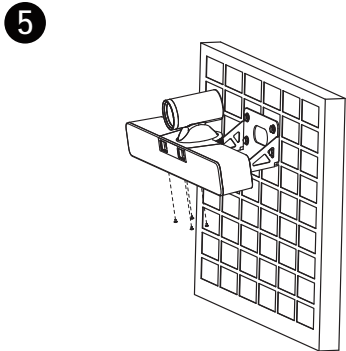

Wall Mounting