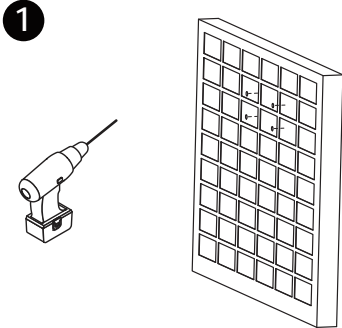

Wall Mounting