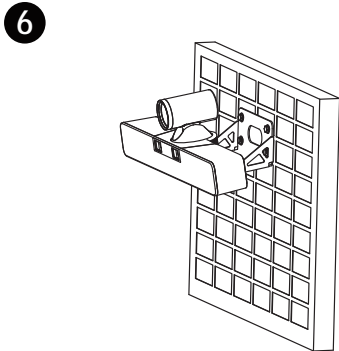

Wall Mounting