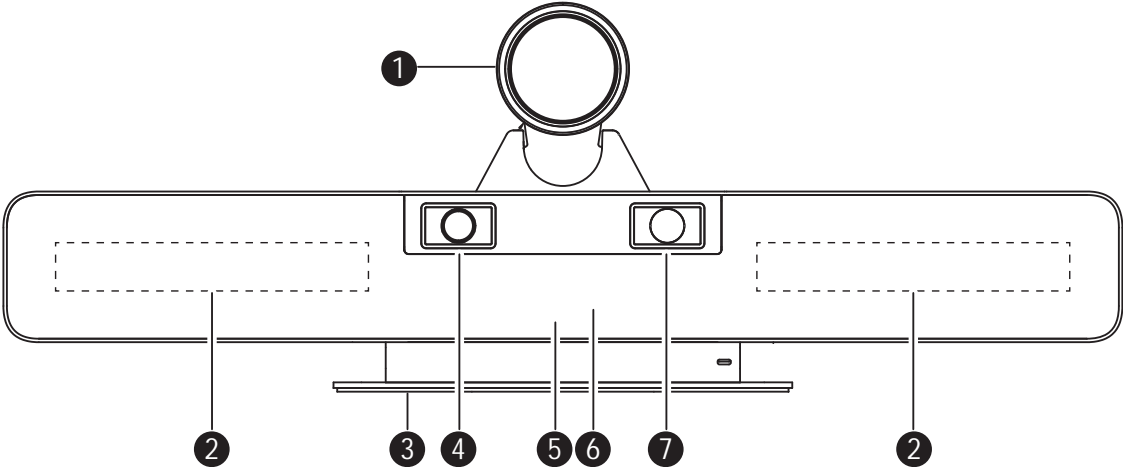

Front View

1. Features Lens
2. Loudspeaker
3. Base
4. Panorama Lens
5. Microphone
6. Status Indicator
7. IR Window