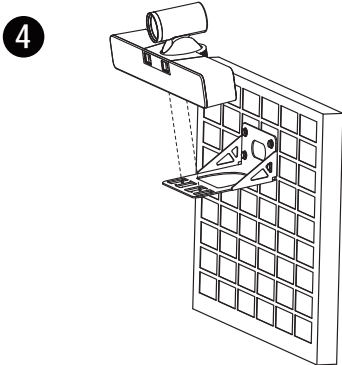

Wall Mounting