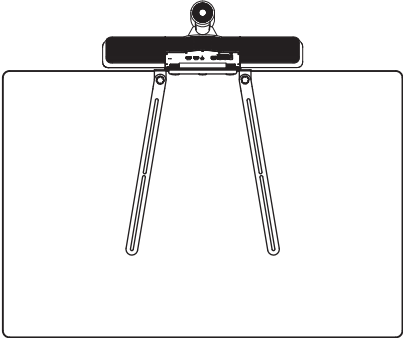

TV Mounting