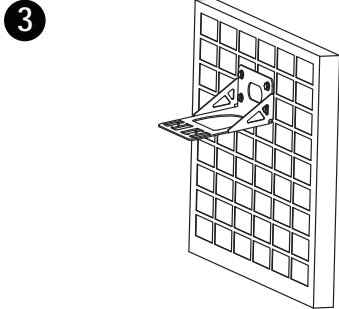

Wall Mounting