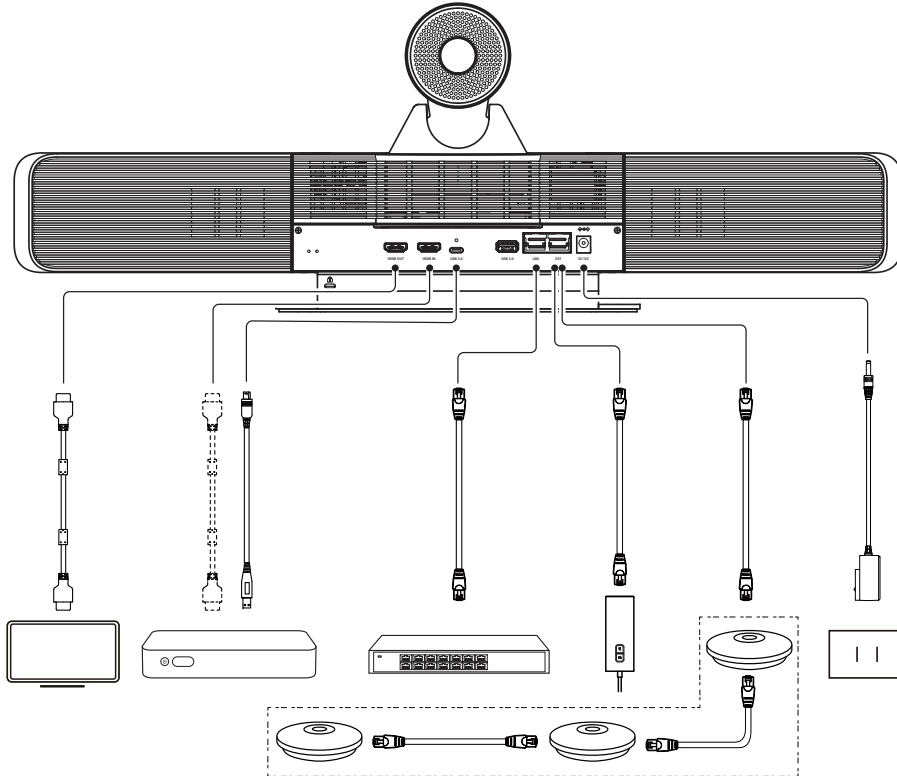

Connection