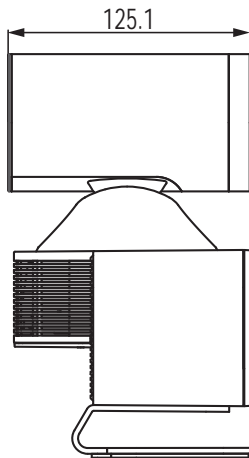

# Front View

- 1. Features Lens
- 2. Loudspeaker
- 3. Base
- 4. Panorama Lens
- 5. Microphone
- 6. Status Indicator
- 7. IR Window

# Back View

- |                             |                             |                  |                       |                      |
|-----------------------------|-----------------------------|------------------|-----------------------|----------------------|
| 1. Reset Port               | 2. Security Lock            | 3. Burning Port  | 4. HDMI OUT Interface | 5. HDMI IN Interface |
| 6. USB 3.0 Type-C Interface | 7. USB 3.0 Type-A Interface | 8. LAN Interface | 9. EXT Interface      | 10. DC 12V Interface |